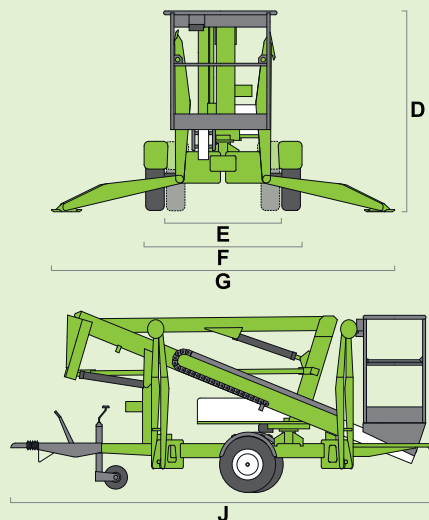

niftylift

120T

(A) 12.2m
40ft

(B) 10.2m
33ft 6in

(C) 6.1m
20ft

200kg
440lbs

1.1m x 0.65m
3ft 7in x 2ft 2in

(D) 1.9m
6ft 3in

(E) 1.1m
3ft 7in

(F) 1.5m
4ft 11in

(G) 3.55m
11ft 8in

(J) 4.5m
14ft 9in

1400kg
3100lbs

niftylift

Chalkdell Drive, Shenley Wood,
Milton Keynes, MK5 6GF
England, United Kingdom
+44 (0)1908 223456
sales@niftylift.com
www.niftylift.com